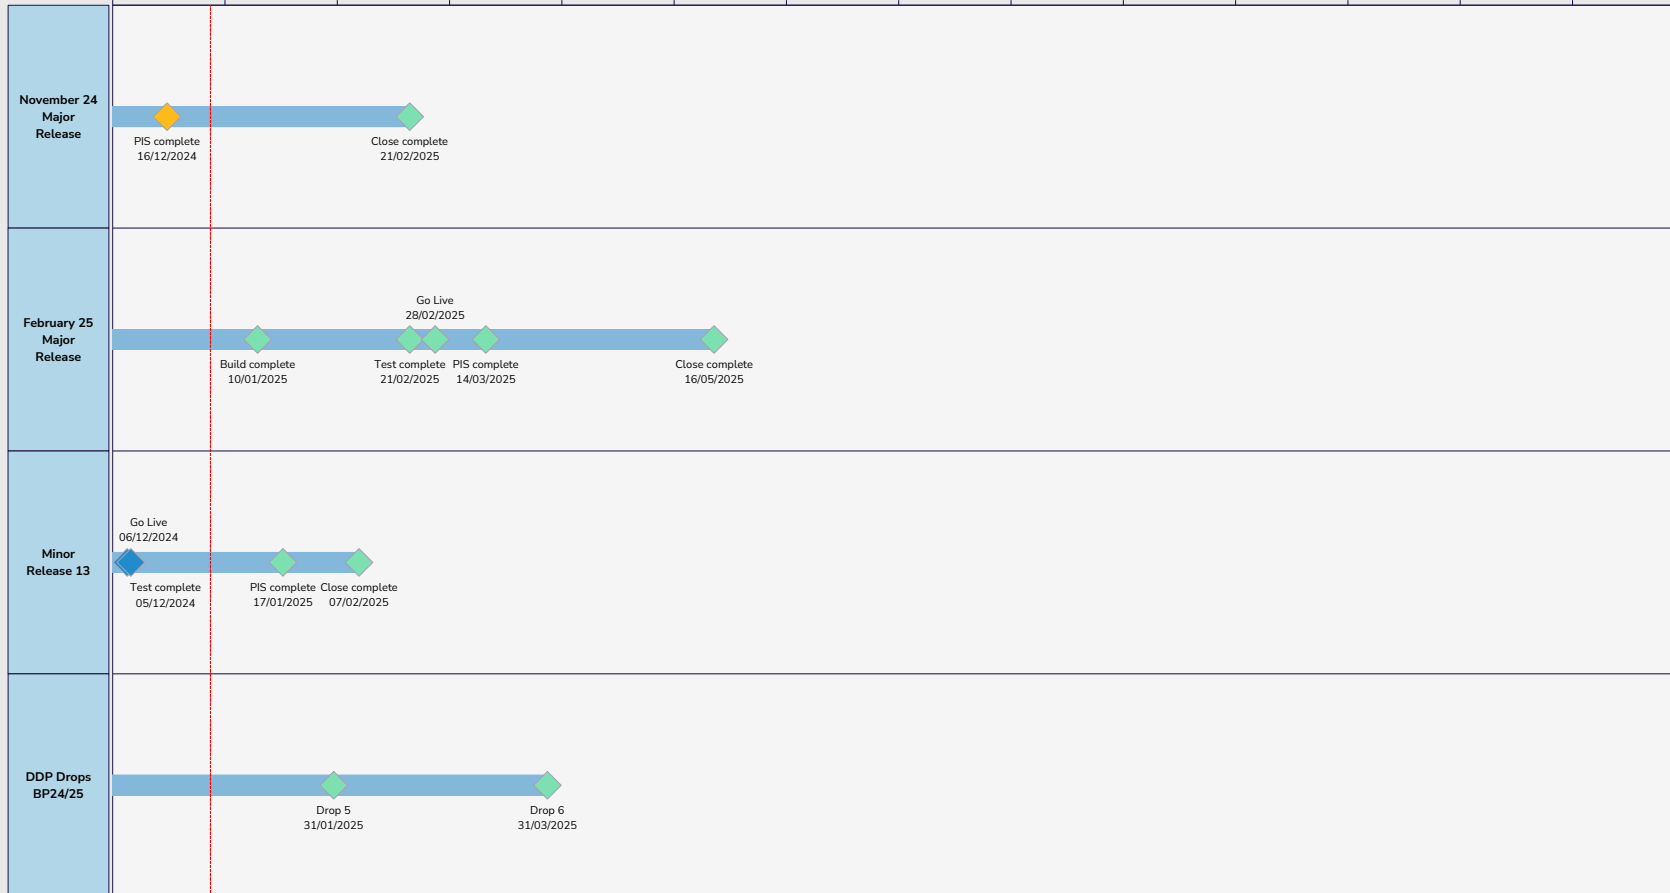

## Portfolio Plan On A Page

### Week Commencing 23 December 2024

December 24    January 25    February 25    March 25    April 25    May 25    June 25    July 25    August 25    September 25    October 25    November 25    December 25    January 26    February 26

**KEY**

- Level 1 Milestone
- Milestone completed
- Milestone on track
- Milestone at risk
- Milestone missed
- Project timeline
- Indicative Project timeline
- Indicative milestone pending baselining

Version: 1  
 Issued: 23/12/2024  
 Uncontrolled when printed