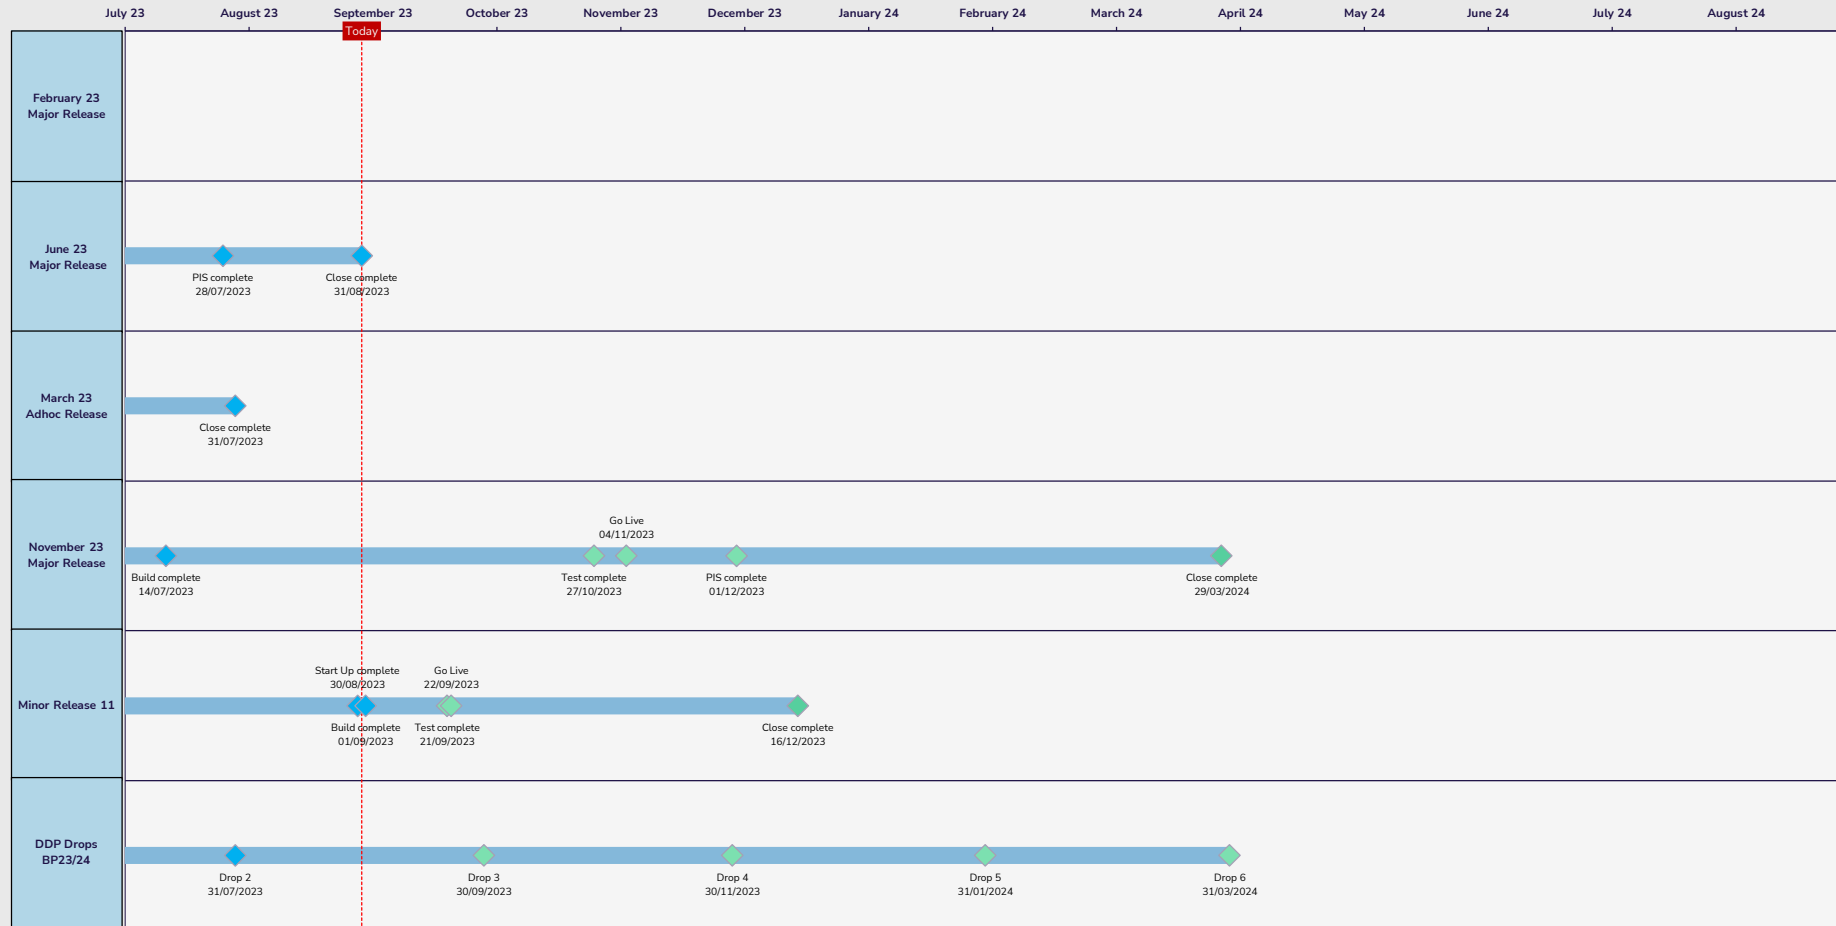

Portfolio Plan On A Page

Week Commencing 28 August 2023

KEY

- Level 1 Milestone
- Milestone completed
- Milestone on track
- Milestone at risk
- Milestone missed
- Project timeline

** Indicative milestone pending baselining

Version: 1
 Issued: 31/08/2023
 Uncontrolled when printed