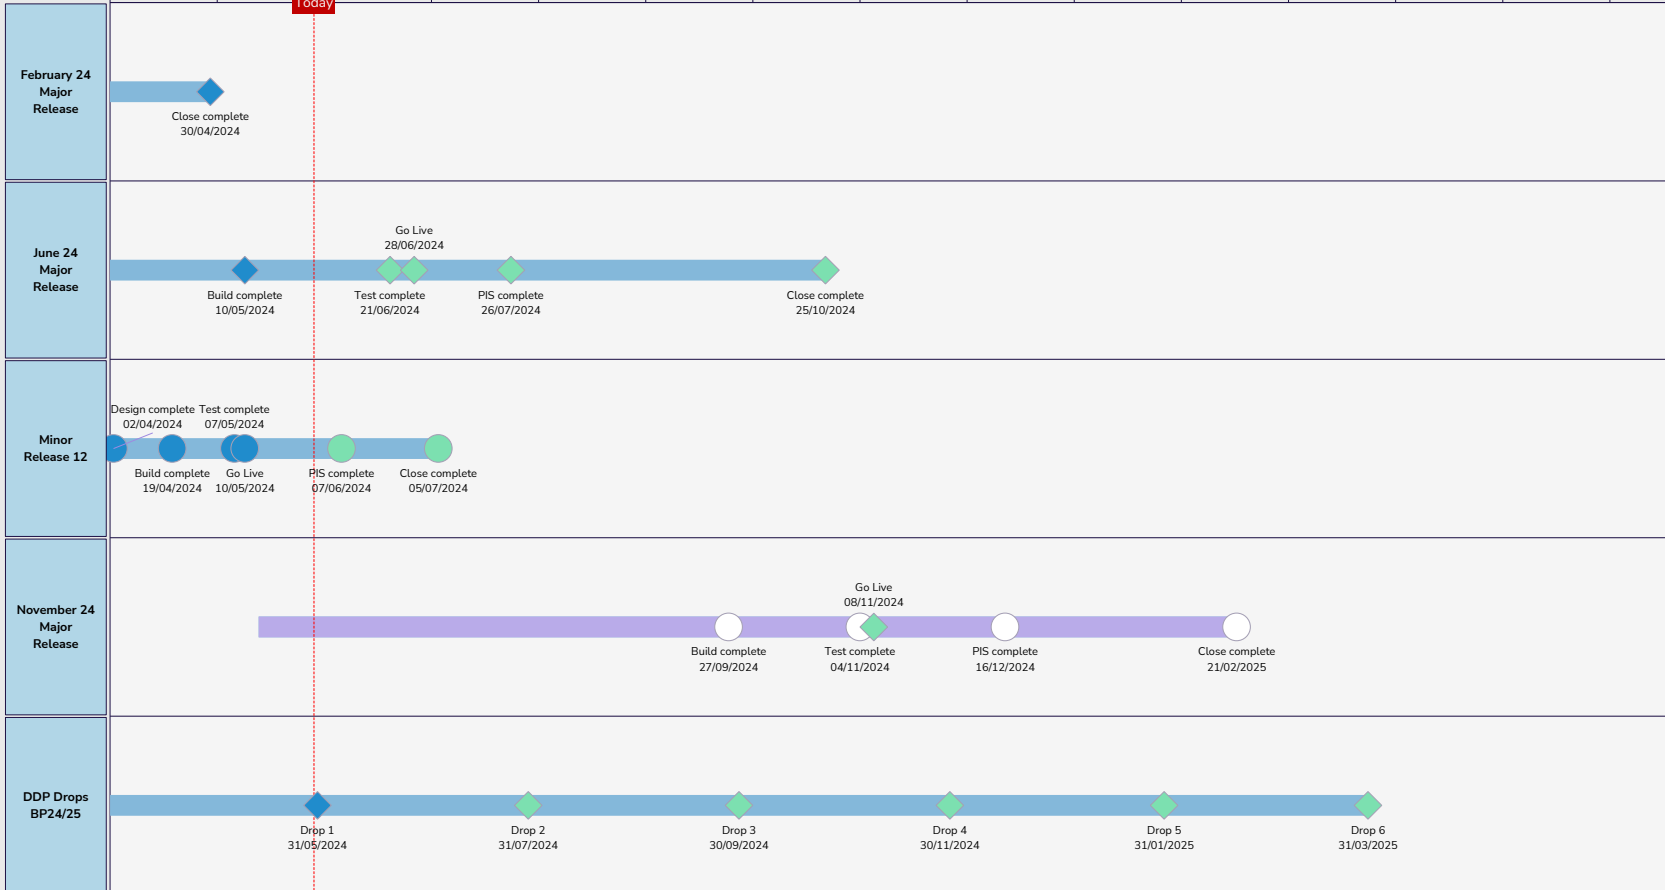

Portfolio Plan On A Page Week Commencing 27 May 2024

April 24 May 24 **June 24** July 24 August 24 September 24 October 24 November 24 December 24 January 25 February 25 March 25 April 25 May 25 June 25

KEY

- ◇ Level 1 Milestone
- ◆ Milestone completed
- ◇ Milestone on track
- ◇ Milestone at risk
- ◆ Milestone missed
- ▬ Project timeline
- ▬ Indicative Project timeline
- Indicative milestone pending baselining