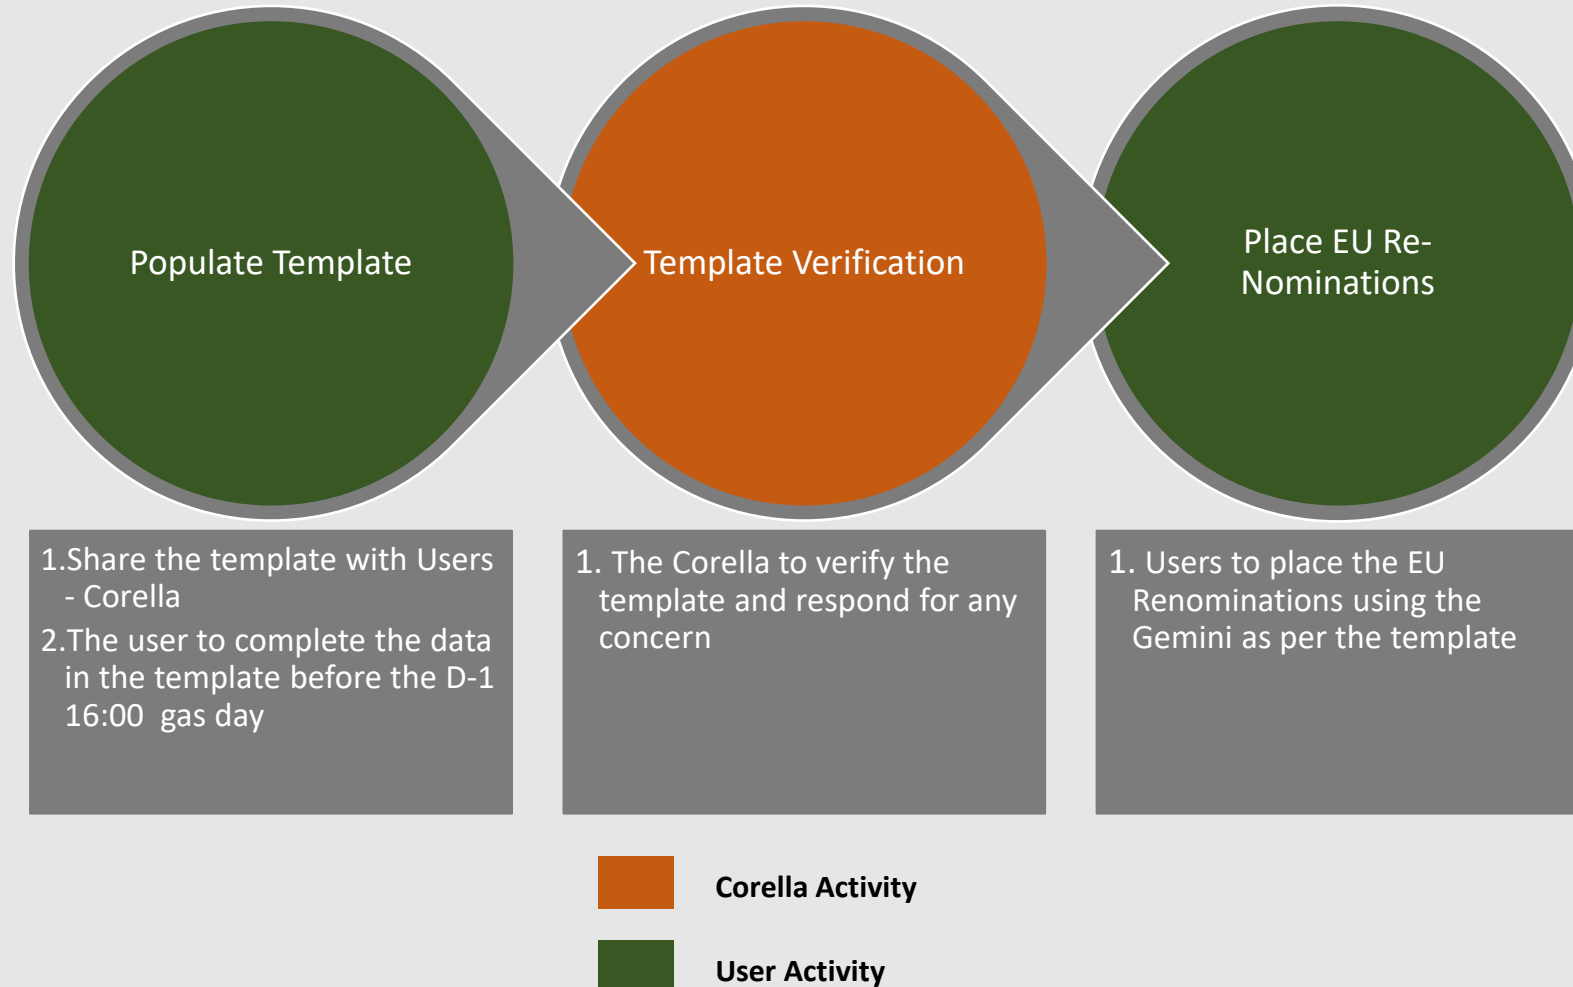

EU Renominations – Test Approach