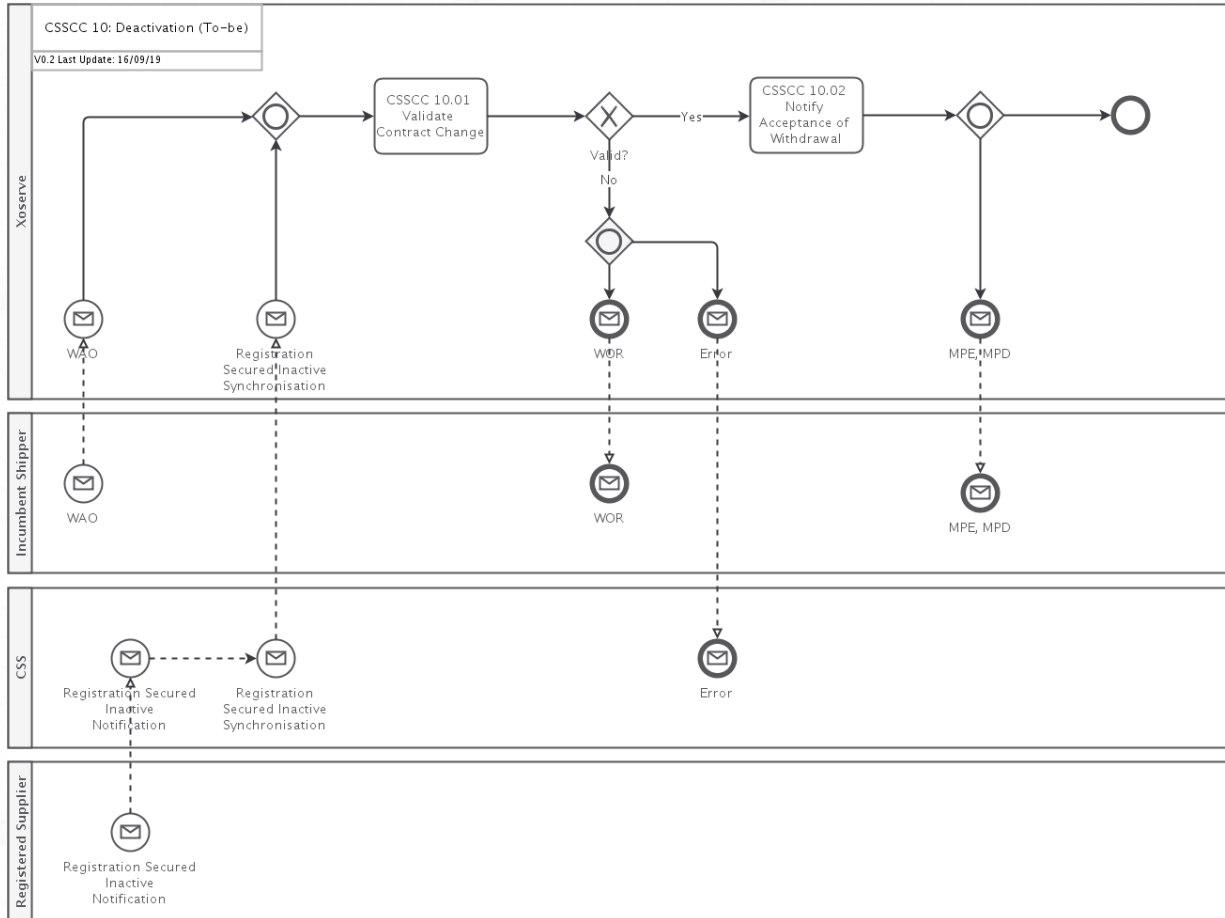

CSSC End to End To-be Processes

Monday 23rd September 2019

The background features a faint, light-colored outline of a house with a gabled roof and a large window. The window is divided into five vertical panes. The text 'Create Supply Meter Point' is centered over the window area. The entire image is set against a background of fine, light blue diagonal lines. A solid blue horizontal bar is located at the top, and a solid cyan horizontal bar is at the bottom.

The background features a faint, light-colored outline of a house with a gabled roof and a large window. The window is divided into five vertical panes. The text 'Manage Supply Meter Point' is centered across the window area. The entire image is set against a background of fine, light blue diagonal lines. A solid blue horizontal bar is located at the top of the page, and a solid cyan horizontal bar is at the bottom.

Manage Supply Meter Point

Manage Meter Assets

A light gray, stylized outline of a house with a gabled roof and a large window with five vertical panes. The house is centered on a white background with a subtle diagonal line pattern. A solid blue horizontal bar is at the top, and a solid cyan horizontal bar is at the bottom.

Data Enquiry Service

CSS

Supply Meter Point RMP Location Synchronisation RCSS01300

Retail Energy Location Synchronisation (CSS02600)

Error

Deactivation

Opening Reads