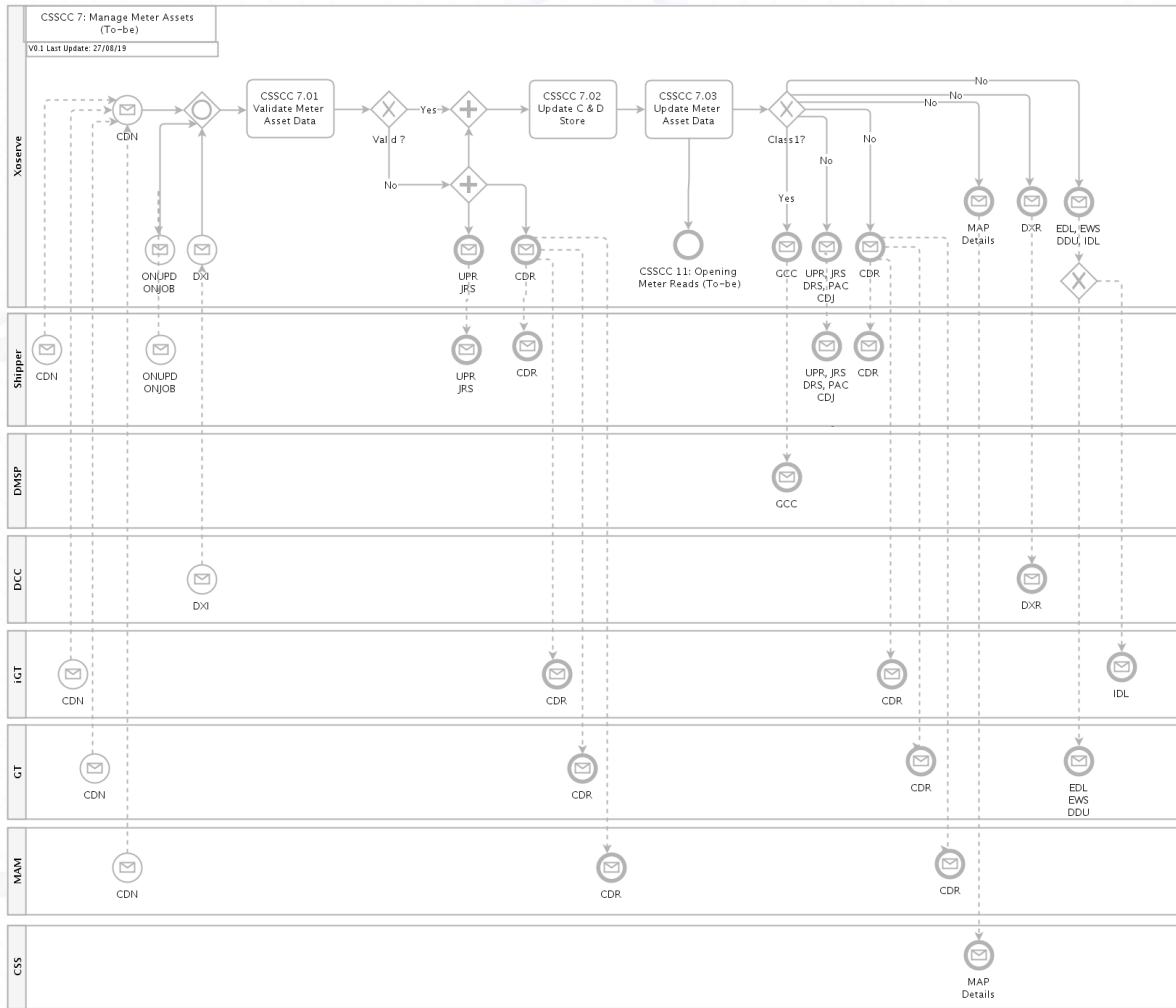

CSSC End to End To-be Processes

Monday 23rd September 2019

The background features a faint, light-colored outline of a house with a gabled roof and a large window. The window is divided into five vertical panes. The text 'Create Supply Meter Point' is centered over the window area. The entire image is set against a background of fine, light blue diagonal lines. A solid blue horizontal bar is located at the top, and a solid cyan horizontal bar is at the bottom.

Create Supply Meter Point

The background features a faint, light-colored illustration of a house with a gabled roof and a large window with four panes. The house is centered and occupies most of the frame. The text is overlaid on the window area.

The background features a faint, light-colored outline of a house with a gabled roof and a large window. The window is divided into five vertical panes. The text 'Manage Supply Meter Point' is centered across the window area. The entire image is set against a background of fine, light blue diagonal lines. A solid blue horizontal bar is located at the top of the page, and a solid cyan horizontal bar is at the bottom.

Manage Supply Meter Point

Manage Meter Assets

A light gray, stylized outline of a house with a gabled roof and a large window with five vertical panes. The house is centered on a white background with a subtle diagonal line pattern. A solid blue horizontal bar is at the top, and a solid cyan horizontal bar is at the bottom.