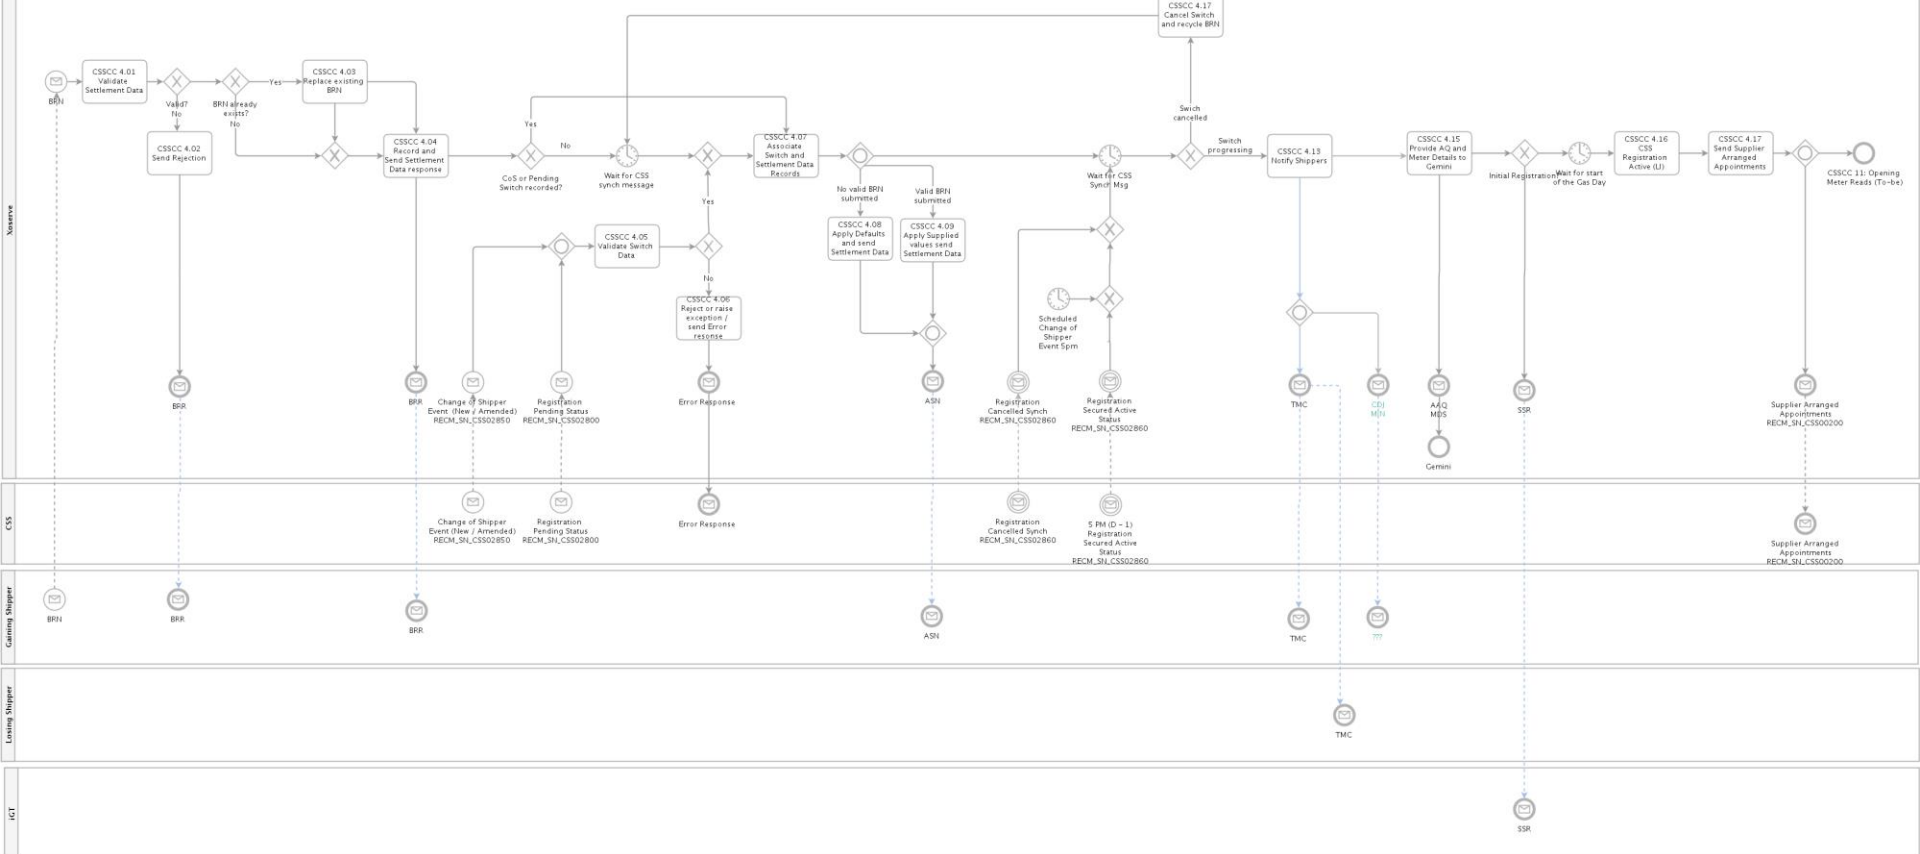

CSSCC 4: Supplier Switching and Change of Shipper
(To-be)
V4.1.0 (update 17/09/19)