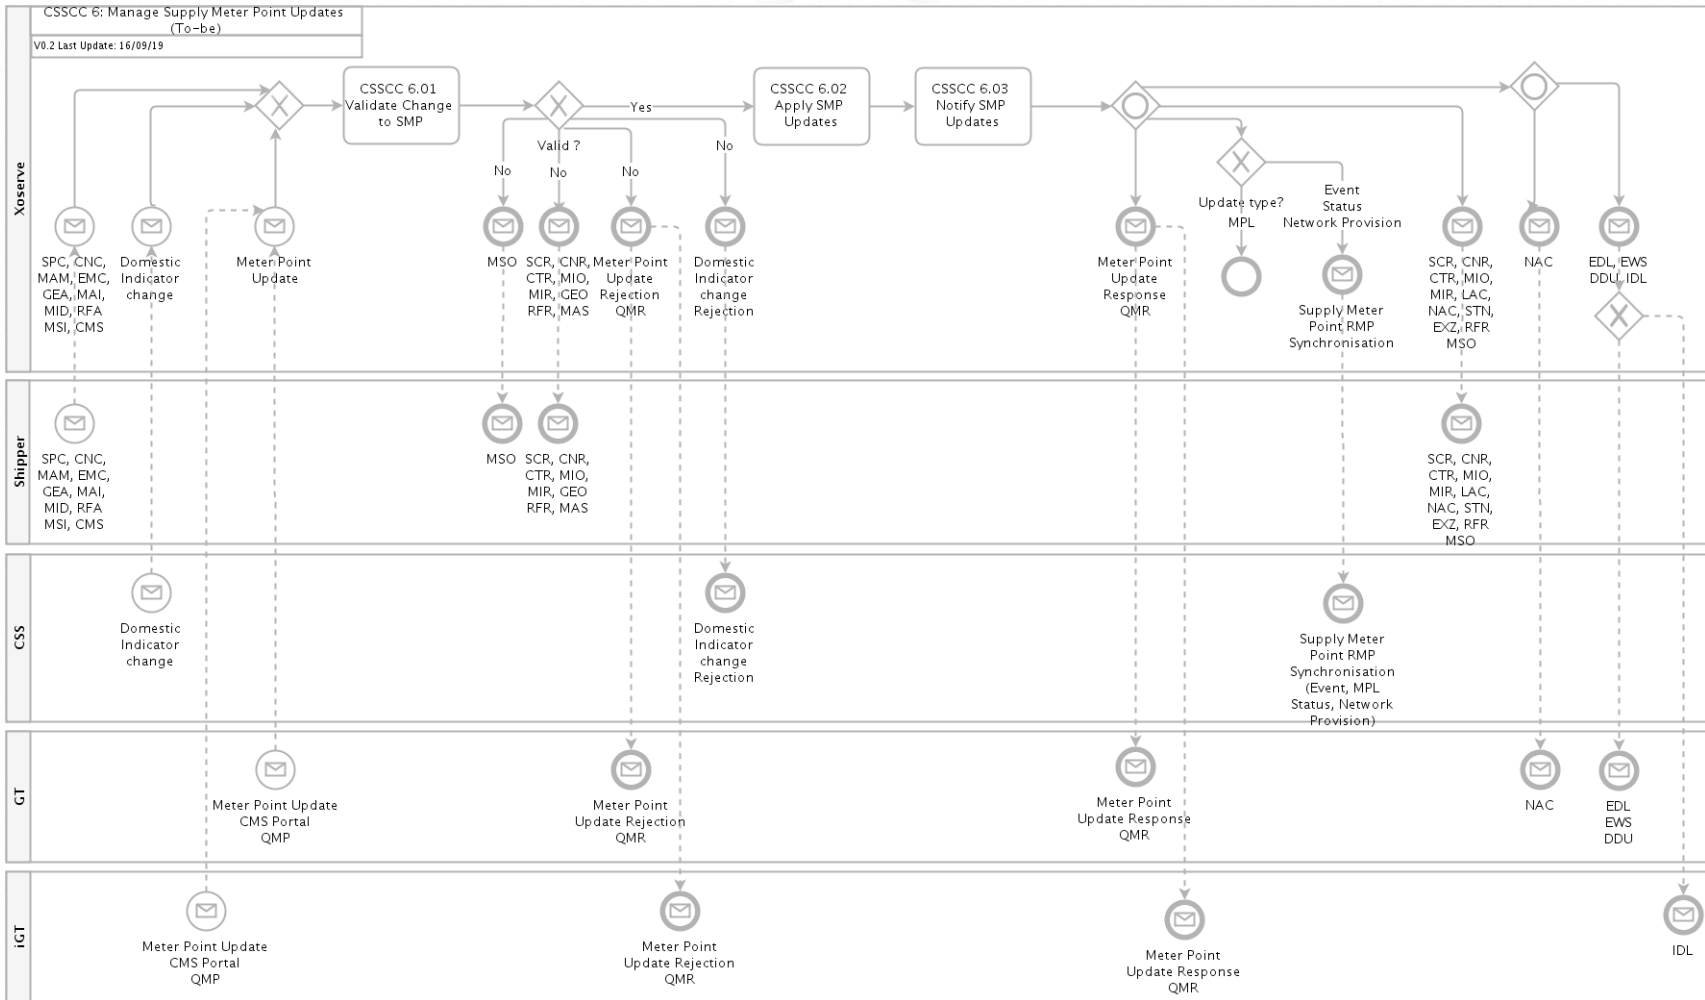

CSSC End to End To-be Processes

Monday 23rd September 2019

The background features a faint, light-colored outline of a house with a gabled roof and a large window. The window is divided into five vertical panes. The text 'Create Supply Meter Point' is centered over the window area. The entire image is set against a background of fine, light blue diagonal lines. A solid blue horizontal bar is located at the top, and a solid cyan horizontal bar is at the bottom.

Create Supply Meter Point

The background features a faint, light-colored illustration of a house with a gabled roof and a large window with four panes. The house is centered and occupies most of the frame. The text is overlaid on the window area.

The background features a faint, light-colored outline of a house with a gabled roof and a large window. The window is divided into five vertical panes. The text 'Manage Supply Meter Point' is centered across the window area. The entire image is set against a background of fine, light blue diagonal lines. A solid blue horizontal bar is located at the top of the page, and a solid cyan horizontal bar is at the bottom.

Manage Supply Meter Point

Manage Meter Assets

A light gray, stylized outline of a house with a gabled roof and a large window with five vertical panes. The house is centered on a white background with a subtle diagonal line pattern. A solid blue horizontal bar is at the top, and a solid cyan horizontal bar is at the bottom.