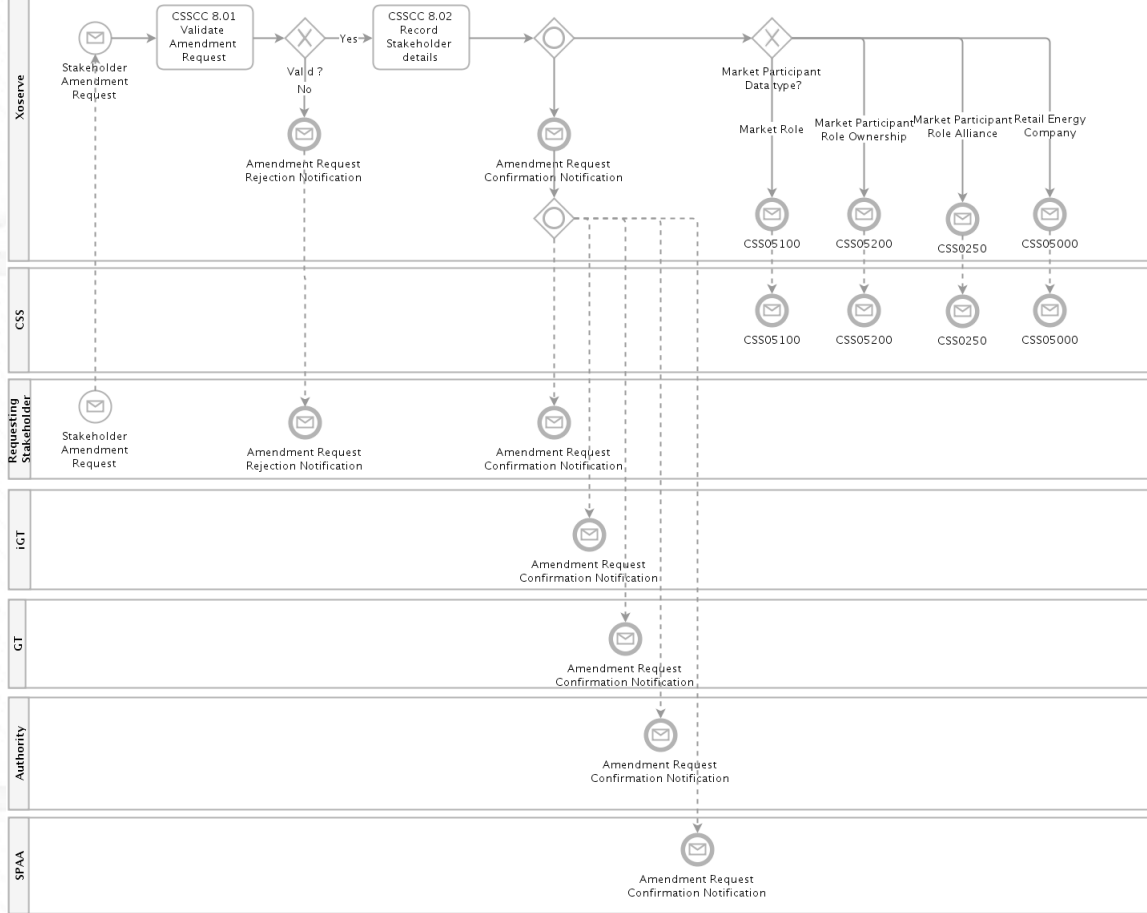

CSSC End to End To-be Processes

Monday 23rd September 2019

The background features a faint, light-colored outline of a house with a gabled roof and a large window. The window is divided into five vertical panes. The text 'Create Supply Meter Point' is centered over the window area. The entire image is set against a background of fine, light blue diagonal lines. A solid blue horizontal bar is located at the top, and a solid cyan horizontal bar is at the bottom.

The background features a faint, light-colored outline of a house with a gabled roof and a large window. The window is divided into five vertical panes. The text 'Manage Supply Meter Point' is centered across the window area. The entire image is set against a background of fine, light blue diagonal lines. A solid blue horizontal bar is located at the top of the page, and a solid cyan horizontal bar is at the bottom.

Manage Supply Meter Point

Manage Meter Assets

A light gray, stylized outline of a house with a gabled roof and a large window with five vertical panes. The house is centered on a white background with a subtle diagonal line pattern. A solid blue horizontal bar is at the top, and a solid cyan horizontal bar is at the bottom.

Manage Gas Industry Stakeholders

CSSCC 8: Manage Gas Industry Stakeholders (To-be)

V0.1 Last Update: 28/08/19

The background features a faint, light-colored illustration of a house with a gabled roof and a large window with four panes. The house is centered horizontally and occupies most of the vertical space. The text is overlaid on the window area.