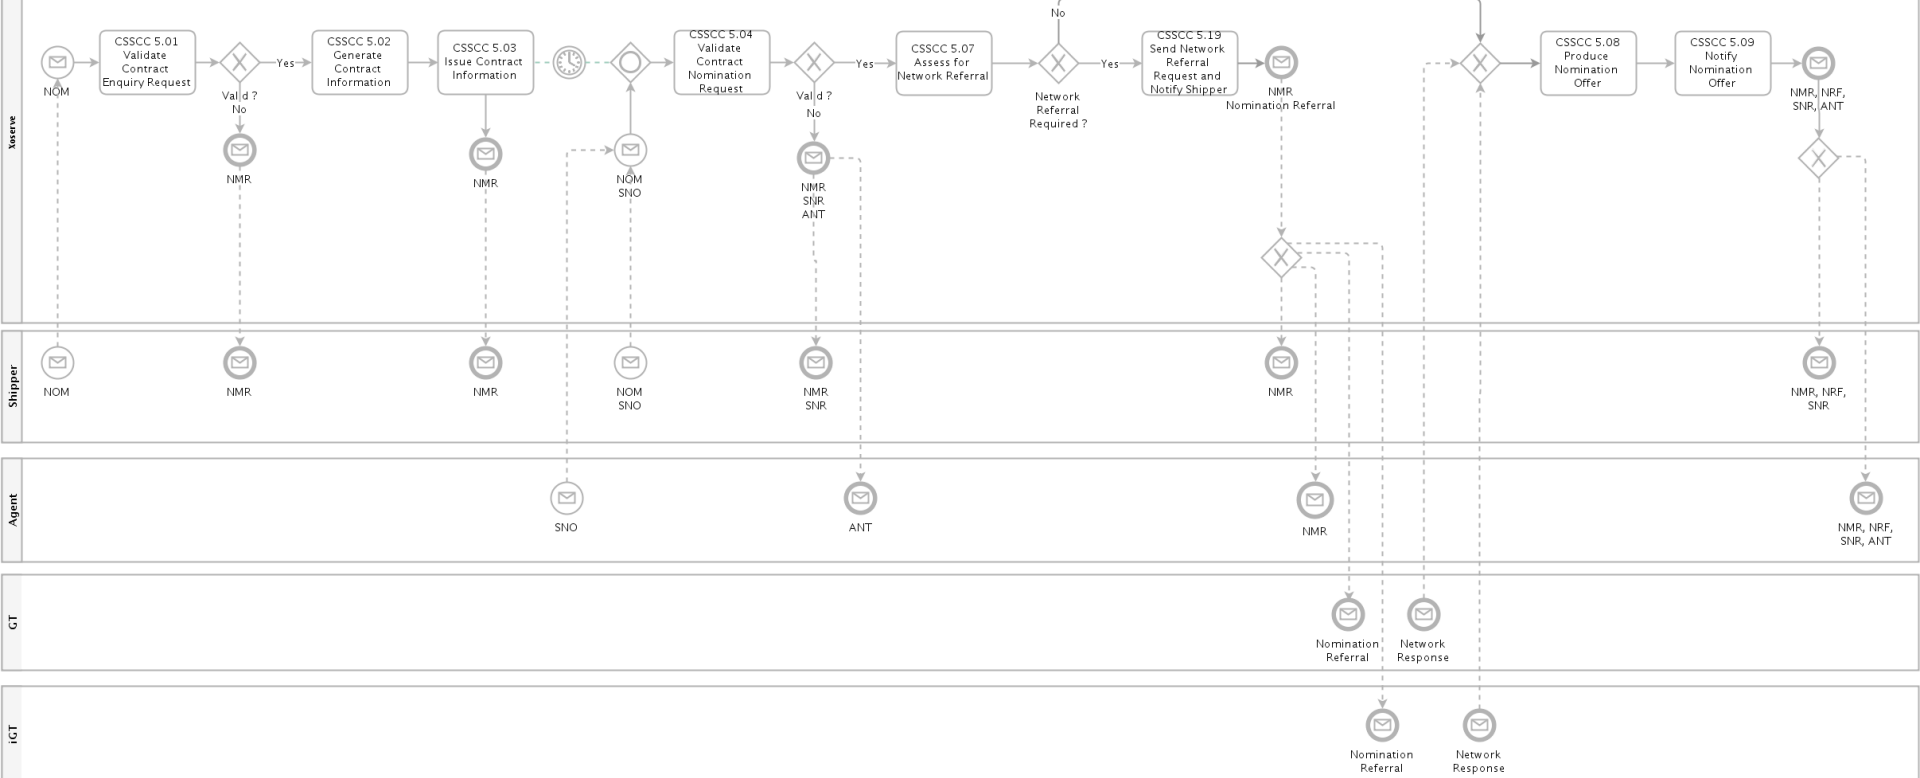

Pre-Registration SMP Updates

Forced Registrations

CSSCC 3: Forced Registrations
(To-be)

V0.3 Last Update: 17/09/19

Xoserve

CSS

The background features a faint, light-colored illustration of a house with a gabled roof and a large window with five panes. The entire scene is set against a background of fine, diagonal hatching lines. A solid blue horizontal bar is positioned at the top of the page, and a solid cyan horizontal bar is at the bottom.

Registration and Settlement

CSSCC 4: Supplier Switching and Change of Shipper
(To-be)
V4.1.0 (update 17/09/19)

Enquiry & Nomination

CSSCC 5: Switching Sites (Enquiry and Nomination)
(To-be)

VO.2 Last Update: 16/09/19

The background features a faint, light-colored outline of a house with a gabled roof and a large window. The window is divided into five vertical panes. The text 'Manage Supply Meter Point' is centered across the window area. The entire image is set against a background of fine, light blue diagonal lines. A solid blue horizontal bar is located at the top of the page, and a solid cyan horizontal bar is at the bottom.

Manage Supply Meter Point

Manage Meter Assets

A light gray, stylized outline of a house with a gabled roof and a large window with five vertical panes. The house is centered on a white background with a subtle diagonal line pattern. A solid blue horizontal bar is at the top, and a solid cyan horizontal bar is at the bottom.