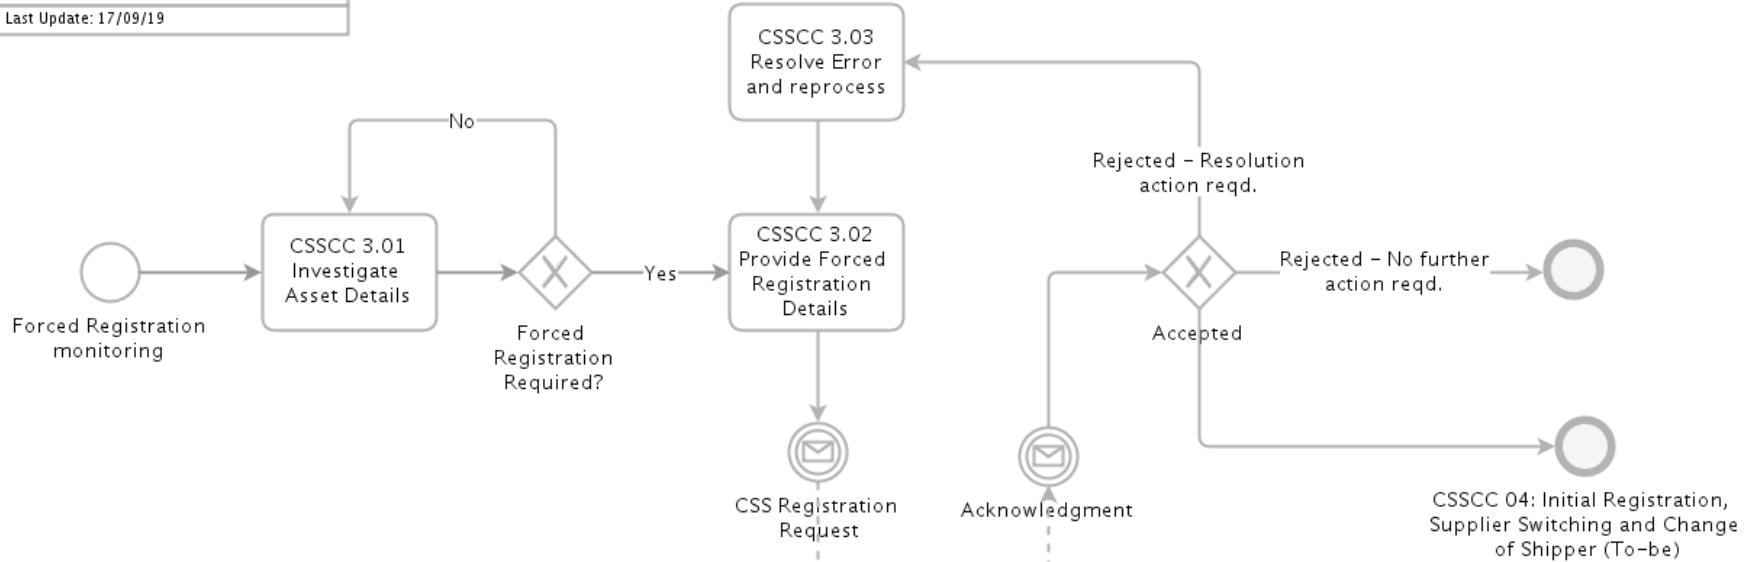

CSSC End to End To-be Processes

Monday 23rd September 2019

The background features a faint, light-colored outline of a house with a gabled roof and a large window. The window is divided into five vertical panes. The text 'Create Supply Meter Point' is centered over the window area. The entire image is set against a background of fine, light blue diagonal lines. A solid blue horizontal bar is located at the top, and a solid cyan horizontal bar is at the bottom.

Pre-Registration SMP Updates

Forced Registrations

CSSCC 3: Forced Registrations
(To-be)

V0.3 Last Update: 17/09/19

Xoserve

CSS

The background features a faint, light-colored illustration of a house with a gabled roof and a large window with five panes. The entire scene is set against a background of fine, diagonal hatching lines. A solid blue horizontal bar is positioned at the top of the page, and a solid cyan horizontal bar is at the bottom.

Registration and Settlement

CSSCC 4: Supplier Switching and Change of Shipper
(To-be)
V4.1.0 (update 17/09/19)

Enquiry & Nomination

CSSCC 5: Switching Sites (Enquiry and Nomination)
(To-be)

VO.2 Last Update: 16/09/19

The background features a faint, light-colored outline of a house with a gabled roof and a large window. The window is divided into five vertical panes. The text 'Manage Supply Meter Point' is centered across the window area. The entire image is set against a background of fine, light blue diagonal lines. A solid blue horizontal bar is located at the top of the page, and a solid cyan horizontal bar is at the bottom.