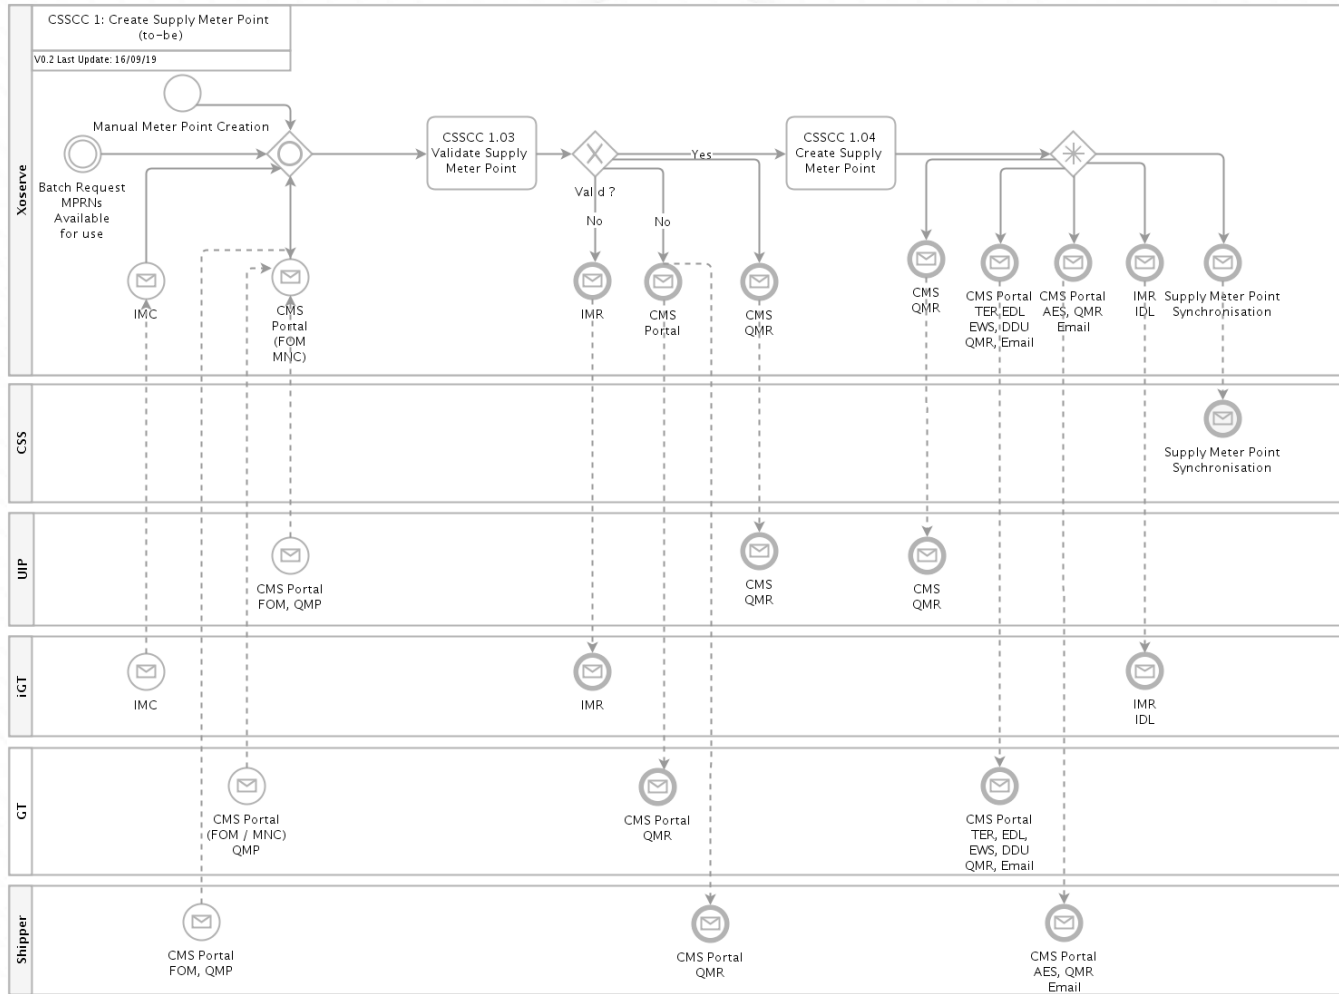

CSSC End to End To-be Processes

Monday 23rd September 2019

The background features a faint, light-colored outline of a house with a gabled roof and a large window. The window is divided into five vertical panes. The text 'Create Supply Meter Point' is centered over the window area. The entire image is set against a background of fine, light blue diagonal lines. A solid blue horizontal bar is located at the top, and a solid cyan horizontal bar is at the bottom.

Create Supply Meter Point

The background features a faint, light-colored illustration of a house with a gabled roof and a large window with four panes. The house is centered and occupies most of the frame. The text is overlaid on the window area.

Pre-Registration SMP Updates

Forced Registrations

CSSCC 3: Forced Registrations
(To-be)

V0.3 Last Update: 17/09/19

Xoserve

CSS

The background features a faint, light-colored illustration of a house with a gabled roof and a large window with five panes. The entire scene is set against a background of fine, diagonal hatching lines. A solid blue horizontal bar is positioned at the top of the page, and a solid cyan horizontal bar is at the bottom.

The background features a faint, light-colored outline of a house with a gabled roof and a large window. The window is divided into five vertical panes. The text 'Manage Supply Meter Point' is centered across the window area. The entire image is set against a background of fine, light blue diagonal lines. A solid blue horizontal bar is located at the top of the page, and a solid cyan horizontal bar is at the bottom.