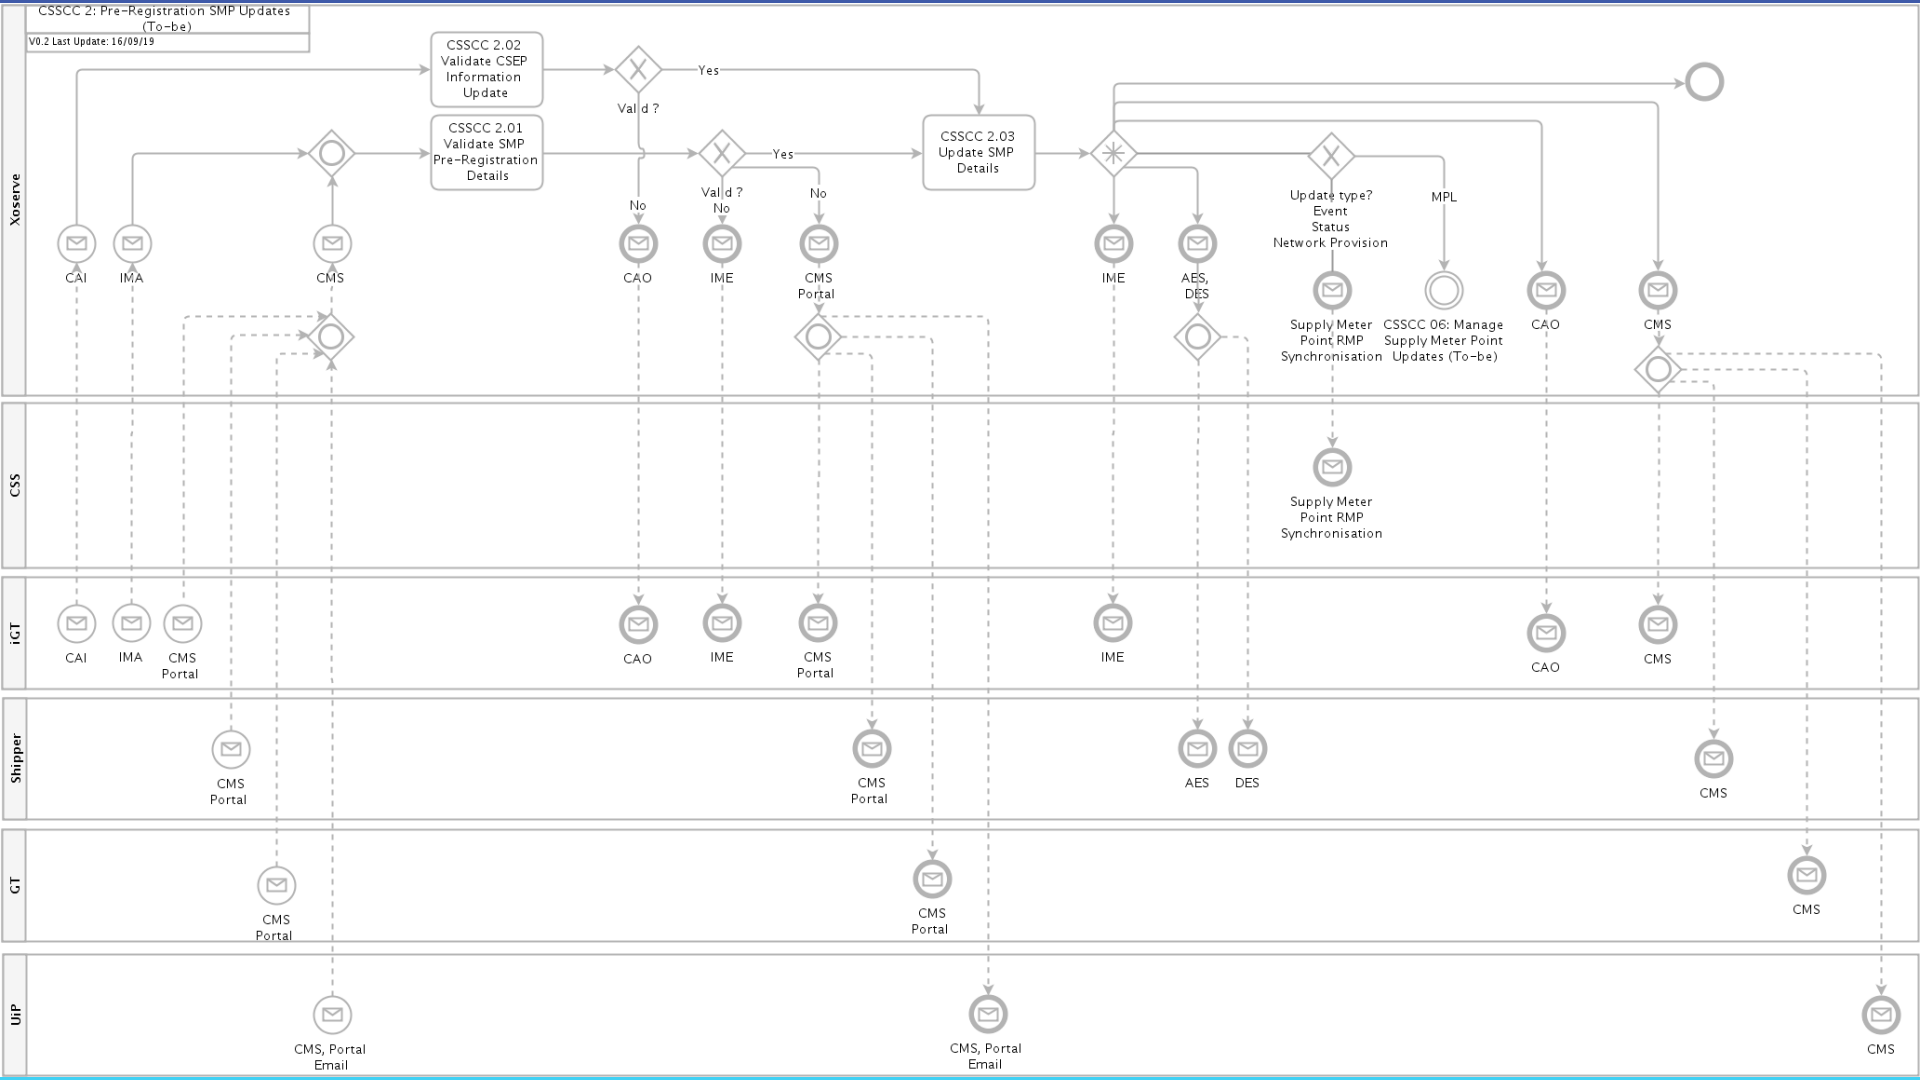

CSSC End to End To-be Processes

Monday 23rd September 2019

The background features a faint, light-colored outline of a house with a gabled roof and a large window. The window is divided into five vertical panes. The text 'Create Supply Meter Point' is centered over the window area. The entire image is set against a background of fine, light blue diagonal lines. A solid blue horizontal bar is located at the top, and a solid cyan horizontal bar is at the bottom.

Create Supply Meter Point

The background features a faint, light-colored illustration of a house with a gabled roof and a large window with four panes. The house is centered and occupies most of the frame. The text is overlaid on the window area.

Pre-Registration SMP Updates

Forced Registrations

CSSCC 3: Forced Registrations
(To-be)

V0.3 Last Update: 17/09/19

Xoserve

CSS

The background features a faint, light-colored illustration of a house with a gabled roof and a large window with five panes. The entire scene is set against a background of fine, diagonal hatching lines. A solid blue horizontal bar is positioned at the top of the page, and a solid cyan horizontal bar is at the bottom.

The background features a faint, light-colored outline of a house with a gabled roof and a large window. The window is divided into five vertical panes. The text 'Manage Supply Meter Point' is centered across the window area. The entire image is set against a background of fine, light blue diagonal lines. A solid blue horizontal bar is located at the top of the page, and a solid cyan horizontal bar is at the bottom.