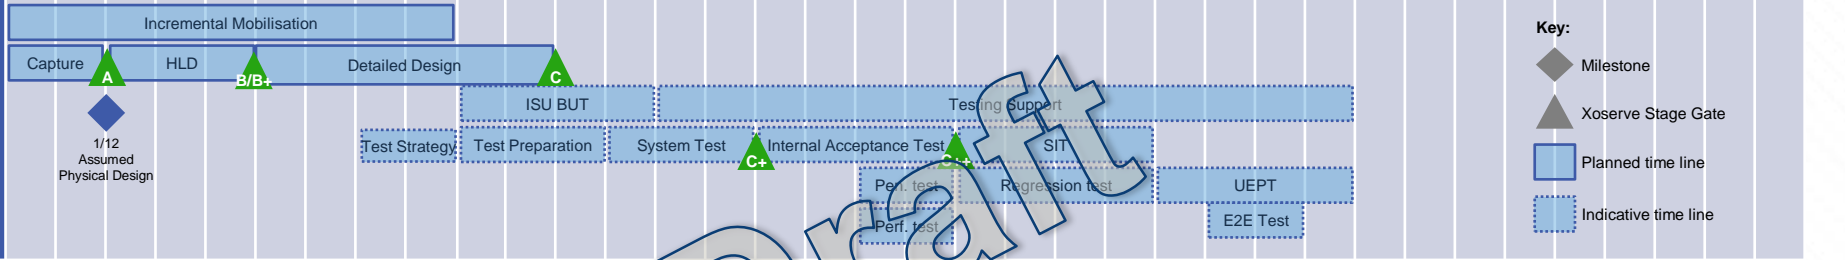

UK Link (ISU)

- Key:**
- ◆ Milestone
 - ▲ Xoserve Stage Gate
 - ▭ Planned time line
 - ▭ Indicative time line

Reports

Data Mig.

Infra

SM

Gemini

Business Change

Transition

CSS Consequential