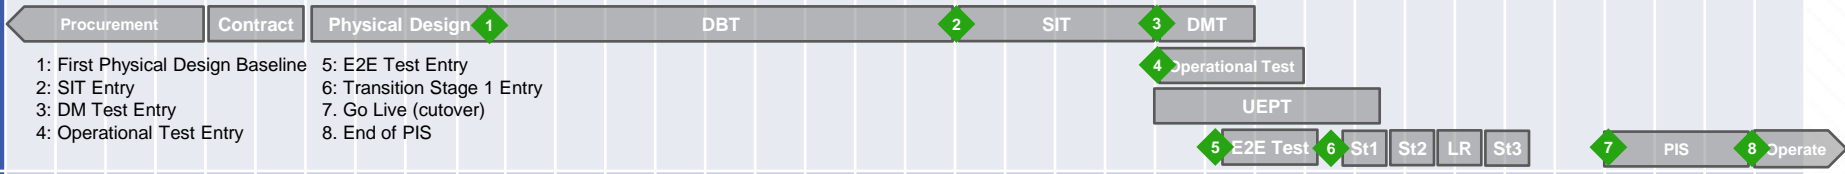

UK Link (ISU)

- Key:**
- ◆ Milestone
 - ▲ Xoserve Stage Gate
 - ▭ Planned time line
 - ▭ Indicative time line

Reports

Data Mig.

Infra

SM

Gemini

Business Change